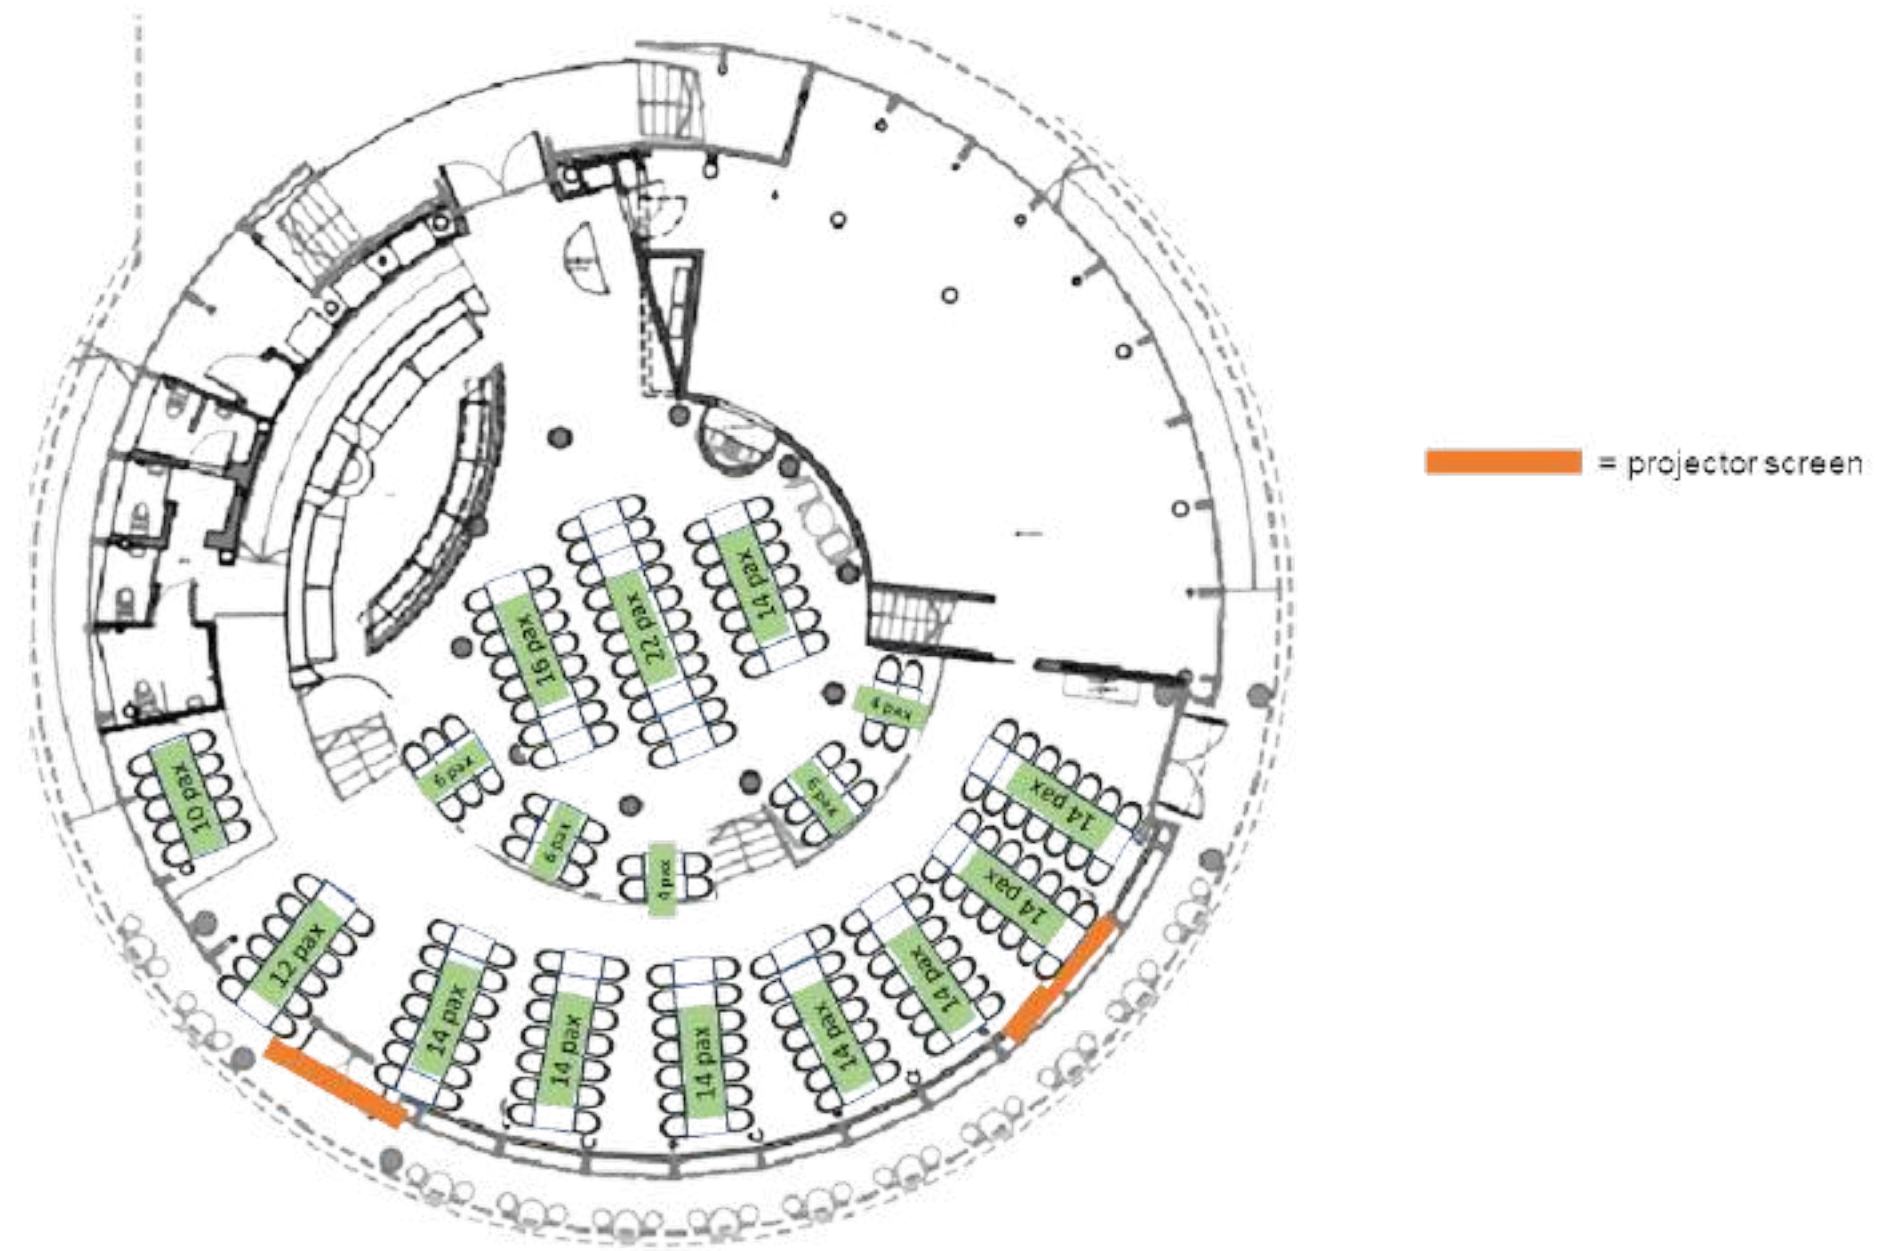

From tables and linens, to customisable dinners heavy on house-crafted cuisine favourites, we've got you covered.

FLOORPLAN

Indoor: Up to 180 (seated) Up to 420 (standing)
Roof Deck: Up to 80 (seated) Up to 300 (standing)

FACT SHEET

INDOOR:

180 Pax | Seated
420 Pax | Standing

ROOF DECK:

80 Pax | Seated
300 Pax | Standing

FACILITIES:

Projector | Screens | Sound and Light System | Private Bridal Room | Wireless and Hand-Held Microphones